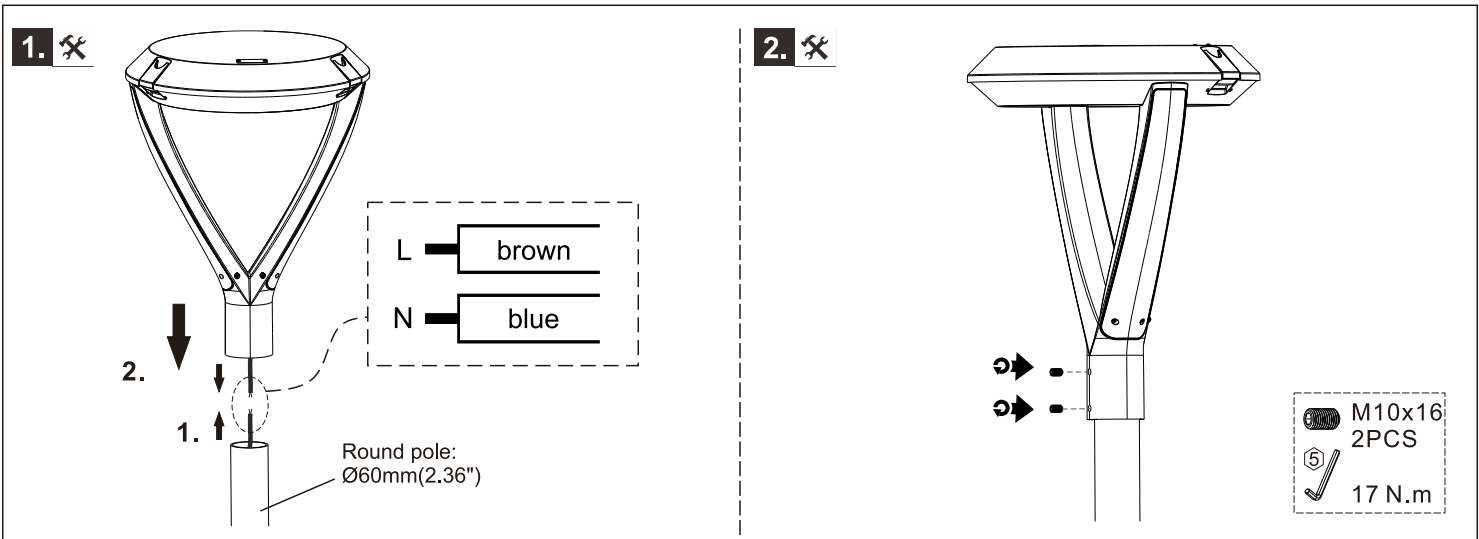

#### Physical Dimensions(mm)

##### Dimming value selector

Product Specifications	Max 30W (30%, 50%, 75%, 100% 4 power switch)
Input Voltage	220-240VAC
Power Frequency	50/60Hz
Outlook Dimensions	Ø400×81mm
Net Weight (±0.3kg)	6.8kg
Projected Area (Scx)	0.11m <sup>2</sup>
Working Temperature	-30°C to +50°C
Storing Temperature	-40°C to +70°C