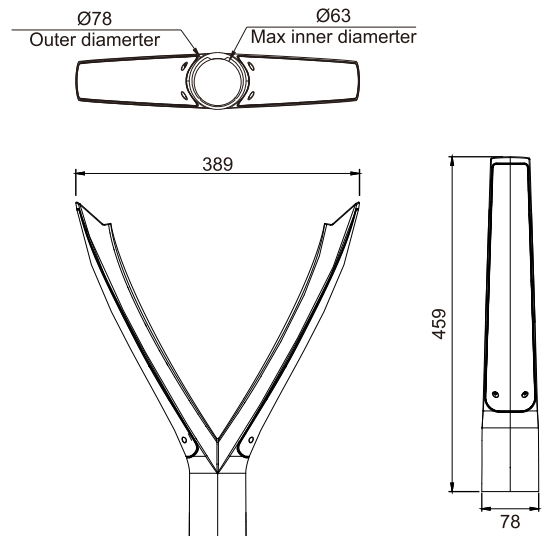

#### Physical Dimensions(mm)

##### Dimming value selector

Product Specifications	Max 30W (30%, 50%, 75%, 100% 4 power switch)
Input Voltage	220-240VAC
Power Frequency	50/60Hz
Outlook Dimensions	Ø400×81mm
Net Weight (±0.3kg)	6.8kg
Projected Area (Scx)	0.11m <sup>2</sup>
Working Temperature	-30°C to +50°C
Storing Temperature	-40°C to +70°C