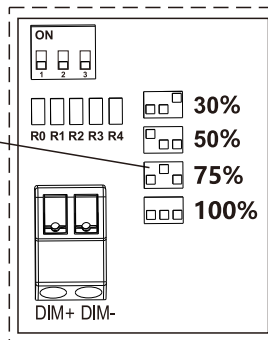

#### Physical Dimensions(mm)

##### Dimming value selector

Product Specifications	Max 30W (30%, 50%, 75%, 100% 4 power switch)
Input Voltage	220-240VAC
Power Frequency	50/60Hz
Outlook Dimensions	Ø400×81mm
Net Weight (±0.3kg)	6.8kg
Projected Area (Scx)	0.11m <sup>2</sup>
Working Temperature	-30°C to +50°C
Storing Temperature	-40°C to +70°C