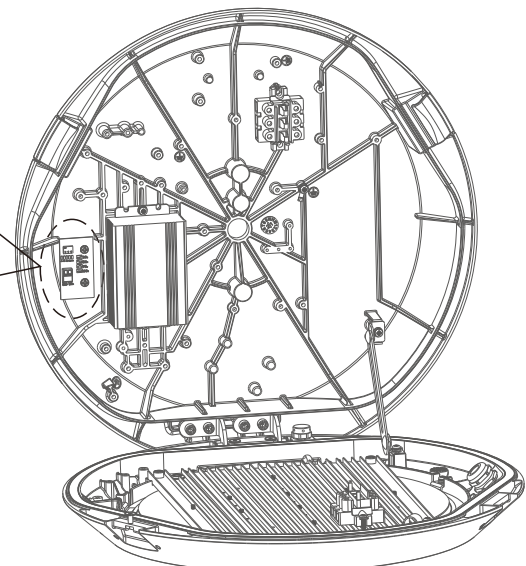

### Installation Instructions

**IP66 IK08**

#### Physical Dimensions(mm)

##### Dimming value selector

Product Specifications	Max 30W (30%, 50%, 75%, 100% 4 power switch)
Input Voltage	220-240VAC
Power Frequency	50/60Hz
Outlook Dimensions	Ø400×81mm
Net Weight (±0.3kg)	6.8kg
Projected Area (Scx)	0.11m <sup>2</sup>
Working Temperature	-30°C to +50°C
Storing Temperature	-40°C to +70°C