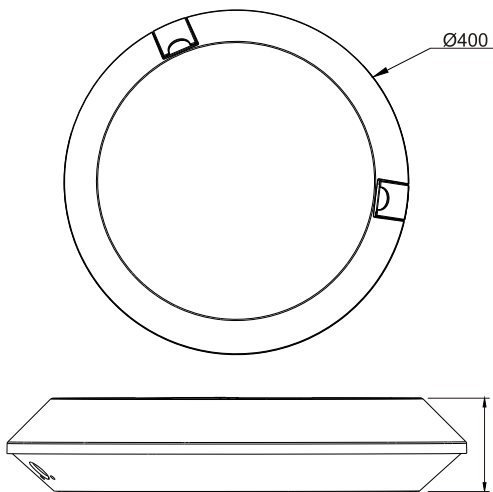

#### Physical Dimensions(mm)

##### Dimming value selector

Product Specifications	Max 30W (30%, 50%, 75%, 100% 4 power switch)
Input Voltage	220-240VAC
Power Frequency	50/60Hz
Outlook Dimensions	Ø400×81mm
Net Weight (±0.3kg)	6.8kg
Projected Area (Scx)	0.11m <sup>2</sup>
Working Temperature	-30°C to +50°C
Storing Temperature	-40°C to +70°C